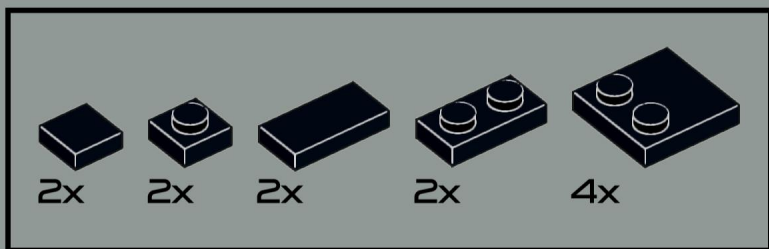

31

32

33

34

35

36

37

©2022 Steven Wert (Swert). All rights reserved. BIONICLE is a trademark of The LEGO Group, which did not authorize nor endorse this design.