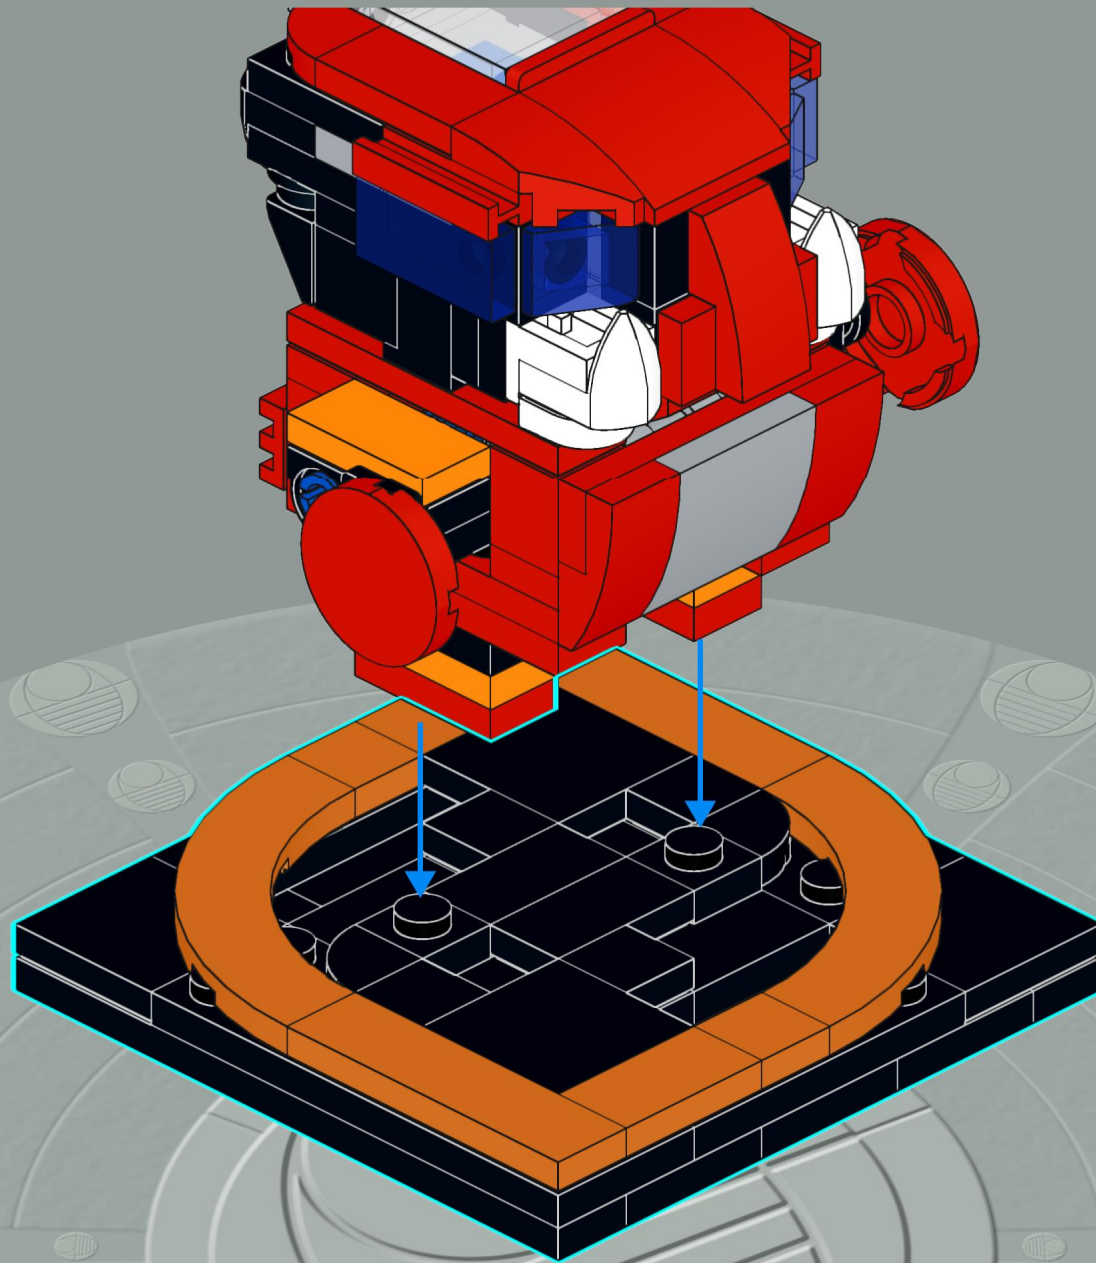

31

32

33

34

35

36

37

©2022 Steven Wert (Swert). All rights reserved. BIONICLE is a trademark of The LEGO Group, which did not authorize nor endorse this design.