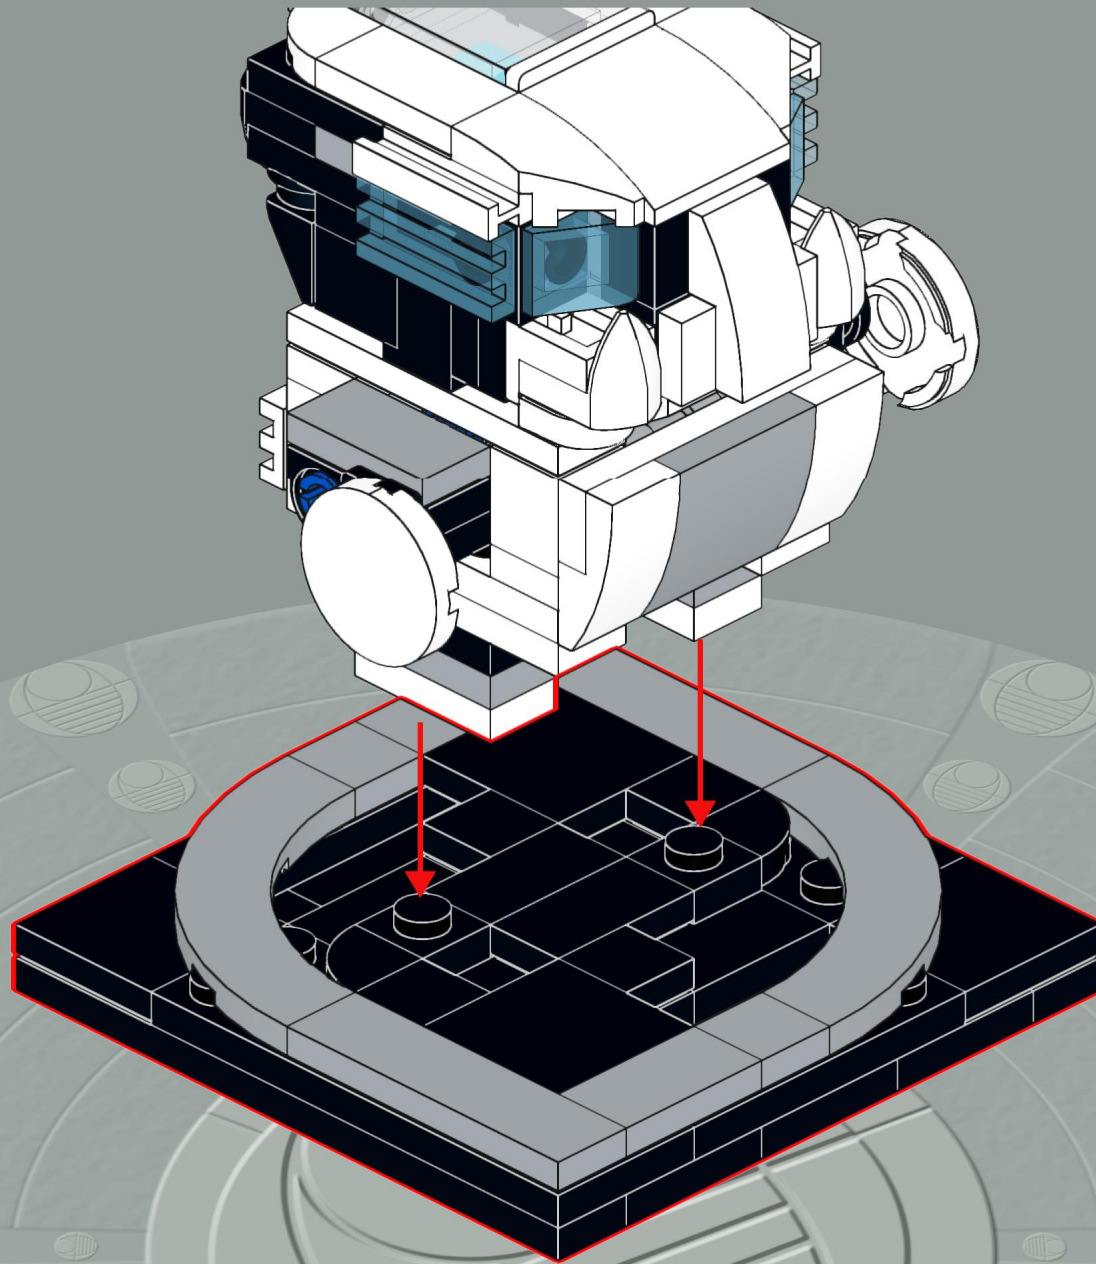

# 36

37

©2022 Steven Wert (Swert). All rights reserved. BIONICLE is a trademark of The LEGO Group, which did not authorize nor endorse this design.

4x  
307026

2x  
4558954

2x  
6192309

2x  
371026

2x  
6176433