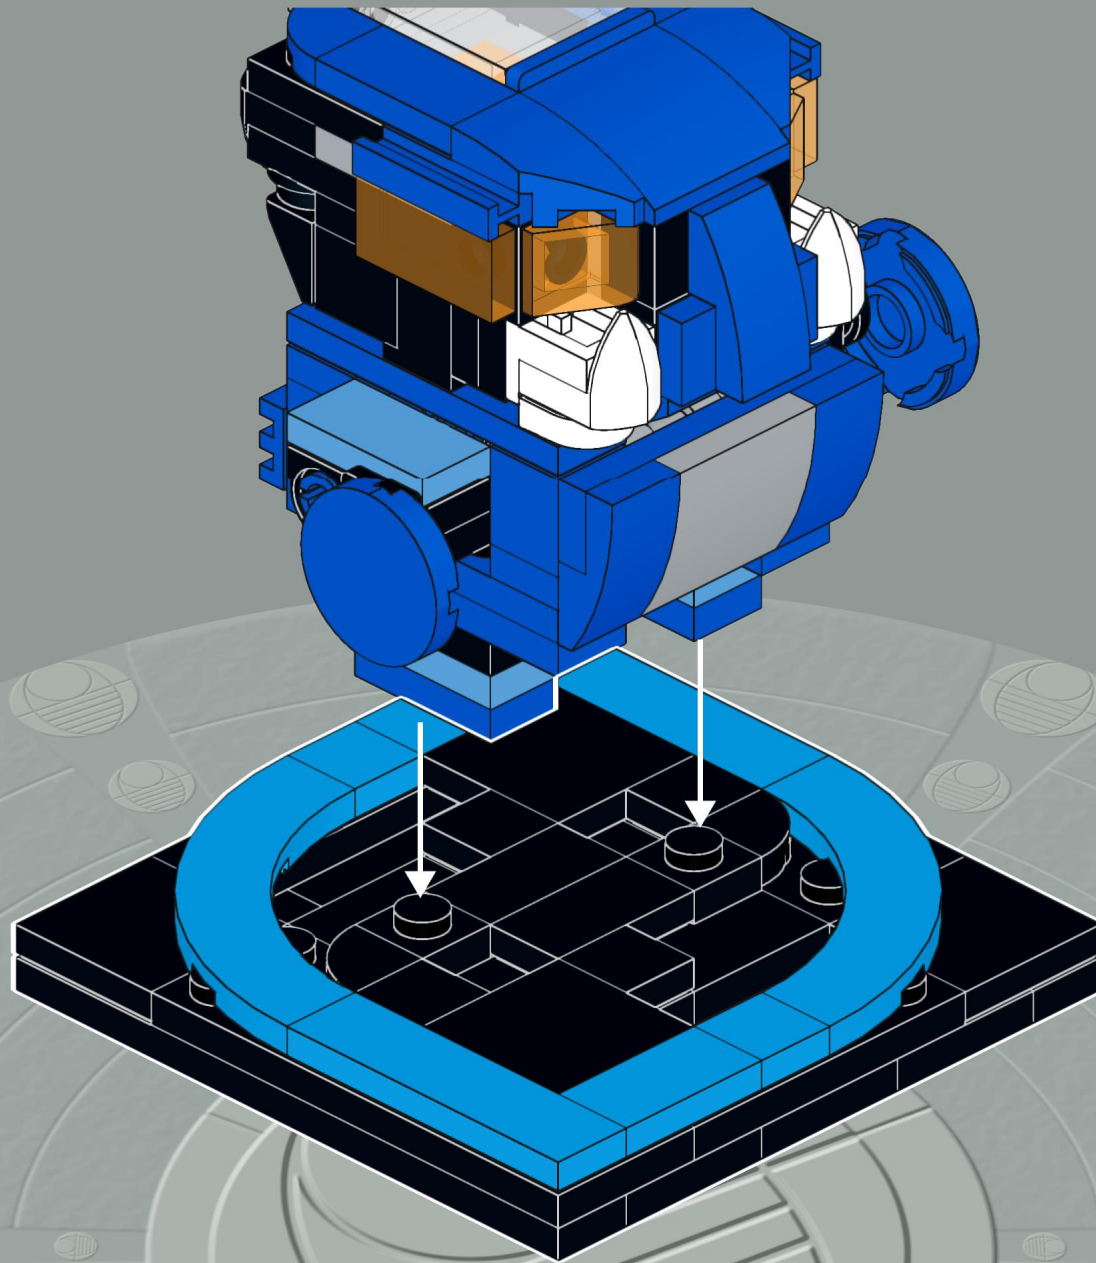

31

32

33

35

36

37

©2022 Steven Wert (Swert). All rights reserved. BIONICLE is a trademark of The LEGO Group, which did not authorize nor endorse this design.

2x
6172383